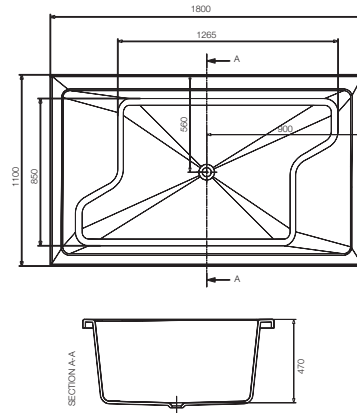

Image is only for illustration purpose

<b>Model :</b>	Kubix Prime
<b>Category:</b>	Built-in Bathtub
<b>Code:</b>	JBT-WHT-KUBIXP180X
<b>Size (mm):</b>	1800 x 1100 x 470
<b>Material:</b>	Acrylic PMMA
<b>Reinforcement:</b>	PU GREEN
<b>Accessories Included:</b>	NA
<b>Accessories Excluded:</b>	<b>Front Panel:</b> JWA-WHT-FP180X <b>Side Panel:</b> JWA-WHT-SP110X <b>Drain &amp; Overflow with filler:</b> JWA-CHR-132401 <b>Drain &amp; Overflow:</b> JWA-CHR-DRNPIPE100 <b>Frame:</b> JWA-BLK-FRAME180X110 <b>Feet:</b> IWA-CHR-ACC00510X <b>Headrest:</b> JWA-BLK-HRCP750GAC06
<b>Features</b>	Twin Seater